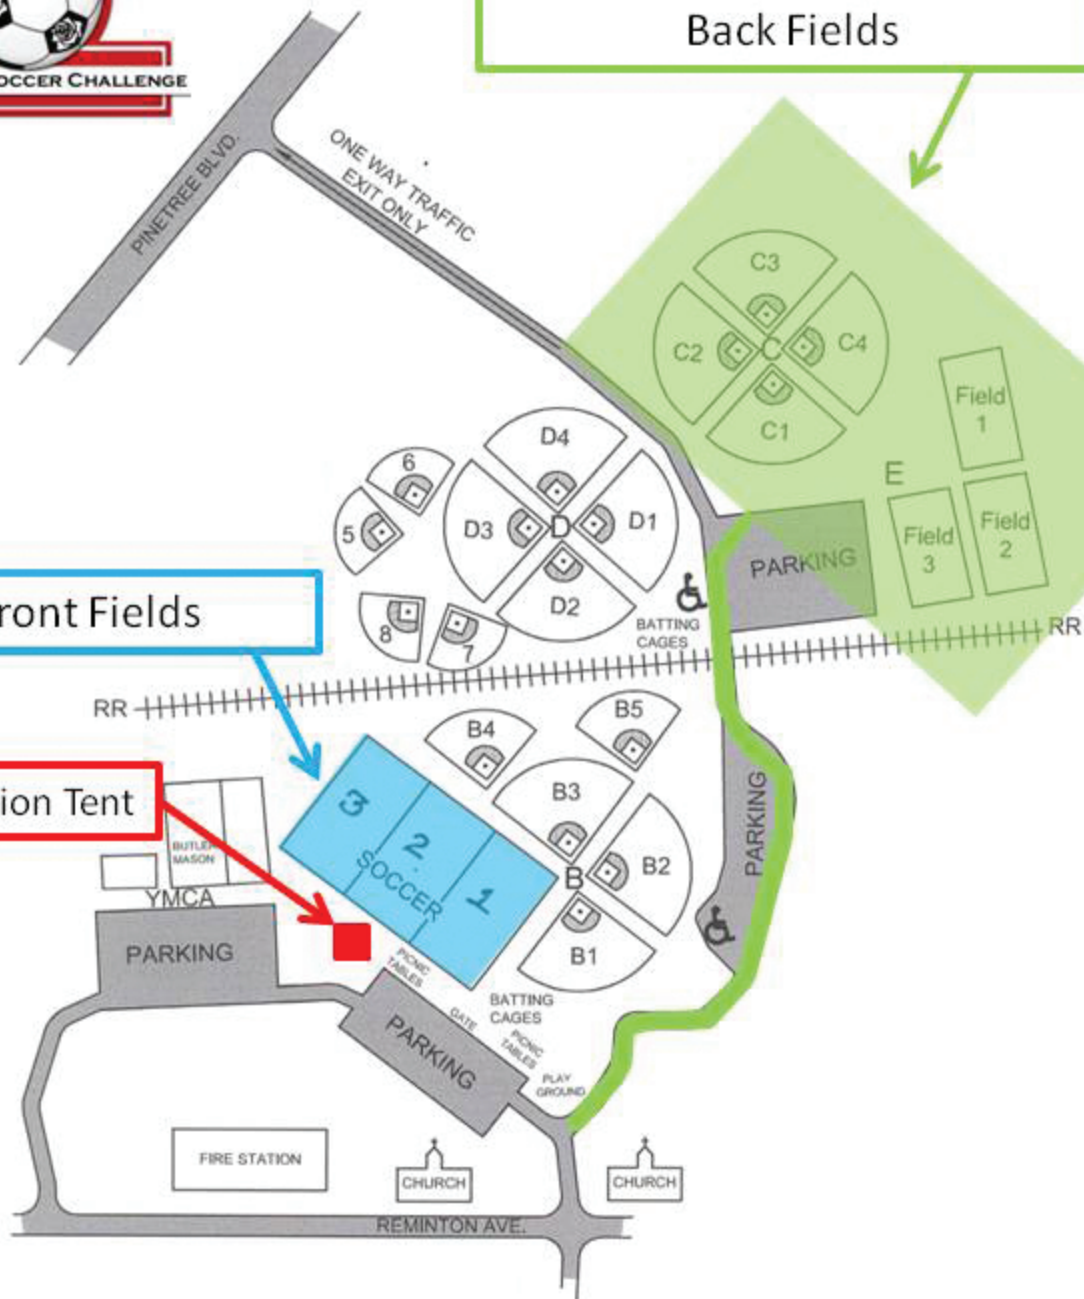

ROSE CITY SOCCER CHALLENGE

U10-U12 Girls & Boys
Back Fields

Front Fields

Registration Tent

REMINGTON PARK SPORTS COMPLEX MAP